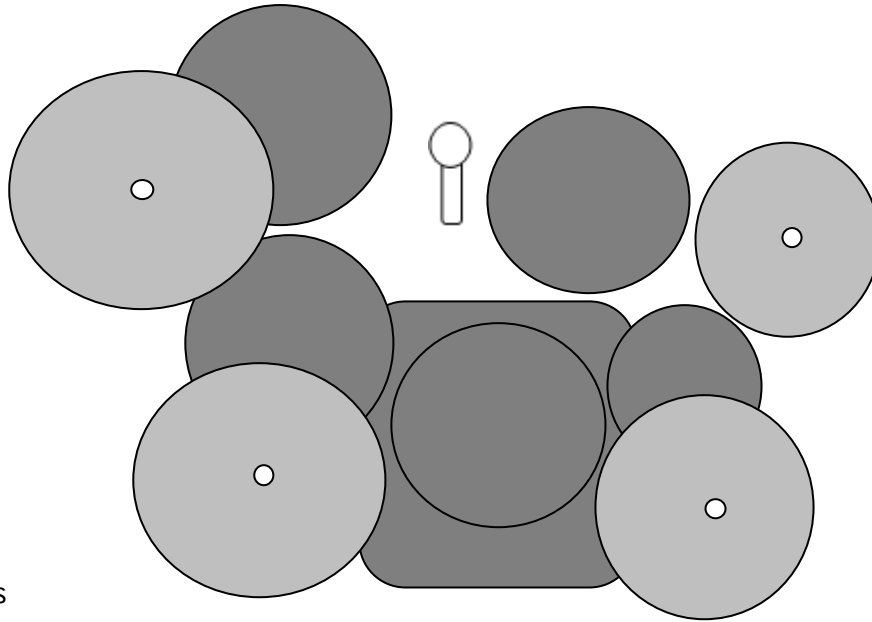

TECHNICAL RIDER

- DRUMS:**
1x Bassdrum
1x HiHat
1x Snare
3x TomTom
1x FloorTom
2x Crash
1x Ride
1x Mic Backing Vocals

Guitar:
1x Box 4x12

Bass:
1x Box 1x12

Guitar:
1x Box 4x12